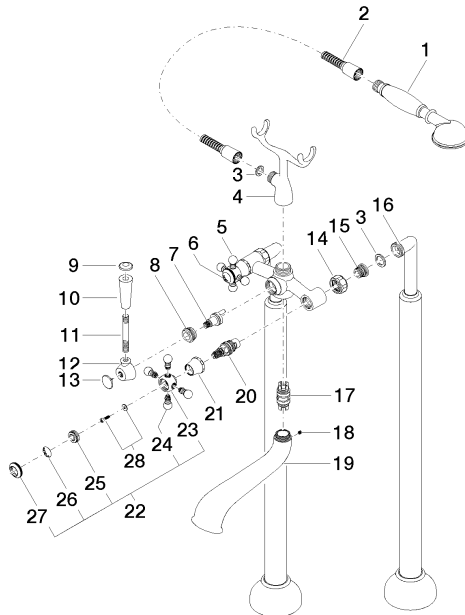

MADISON Two-hole bath mixer for free-standing assembly with hand shower set - Brushed Dark Platinum

MADISON

25 943 360

- 245mm projection
- spout: rectangular normal flow
- Hand shower: COMPACT RAIN, max. flow rate 6.8 l/min (at 3 bar)
- hand shower with anti-scale system
- rotary diverter for bath/shower
- wall bracket
- total height 901 mm
- stand pipes height 730 mm
- height up to aerator 610 mm
- slide-on rosettes Ø 90 mm
- gauge 153 mm
- metal shower hose 1250mm with integrated anti-twist protection
- max. flow 51 l/min at 3 bar flow pressure
- WRAS 1911027

MADISON

25 943 360

MADISON Two-hole bath mixer for free-standing assembly with hand shower set - Brushed Dark Platinum

MADISON

25 943 360

Spare parts list

No.	Item Number	Name	Quantity used	Delivery time
1	28 002 970-99	MADISON Metal hand shower with porcelain insert (white) - Brushed Dark Platinum	1	30
2	28 104 970-99	Metal shower hose 1/2" x 1/2" x 1250 mm - Brushed Dark Platinum	1	2
3	90 14 20 002 00 90	seal	1	2
4	04 17 20 010 00-99	holder	1	30
5	04 20 36 002 07-99	handle (hot)	1	30
6	09 26 01 011 90	accessories	1	2
7	90 15 01 001 00 90	diverter	1	2
8	09 23 10 007 90	nut	1	2
9	09 30 30 062-99	screw	1	30
10	11 170 370-99	MADISON Lever insert - Brushed Dark Platinum	1	30
11	09 28 22 013 90	pipe	1	2
12	09 18 20 011-99	base	1	30
13	09 30 30 064-99	screw	1	30
14	09 23 30 010-99	nut	2	30
15	04 29 05 014 00 90	nipple	2	2
16	12 943 360-99	connection	1	60
17	90 21 10 010 00 90	insert	1	2
18	90 31 11 030 00 90	pin	1	2
19	13 592 380-99	spout	1	60
20	90 90 03 131 00 90	top	2	2
21	09 21 02 055-99	cover	2	30
22	04 20 36 002 06-99	handle (cold)	1	30
23	09 20 36 002-99	handle	2	30
24	09 20 36 004-99	handle	8	30
25	09 20 83 006 90	handle	2	2
26	09 26 01 010 90	accessories	1	2
27	09 20 36 005-99	handle	2	30
28	04 30 30 029 00 90	fixing set	2	2