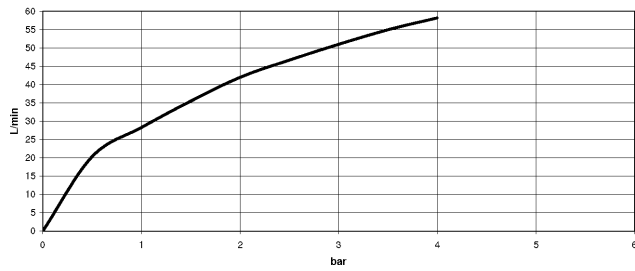

Flow rate chart

Codes & Standards

ASME
A112.18.1/CSA
B125.1