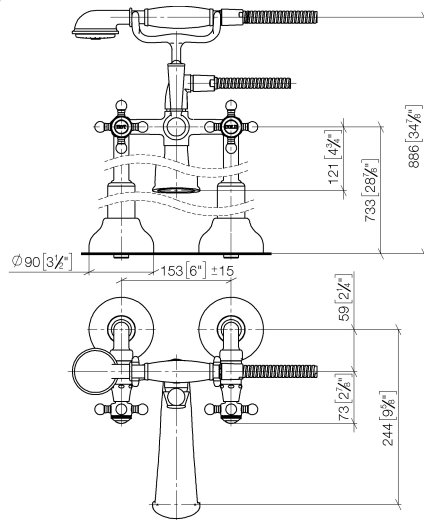

MADISON Two-hole bath mixer for free-standing assembly with hand shower set - Brushed Dark Platinum

MADISON

25 943 360

- 245mm projection
- spout: rectangular normal flow
- Hand shower: COMPACT RAIN, max. flow rate 6.8 l/min (at 3 bar)
- hand shower with anti-scale system
- rotary diverter for bath/shower
- wall bracket
- total height 901 mm
- stand pipes height 730 mm
- height up to aerator 610 mm
- slide-on rosettes Ø 90 mm
- gauge 153 mm
- metal shower hose 1250mm with integrated anti-twist protection
- max. flow 51 l/min at 3 bar flow pressure
- WRAS 1911027

Required miscellaneous

- Concealed floor mounting -**
- max. recess depth 160 mm
 - min. recess depth 80 mm

35 951 970-90
0010

25 943 360
mm [inches]

Flow rate chart

Codes & Standards

ASME
A112.18.1/CSA
B125.1